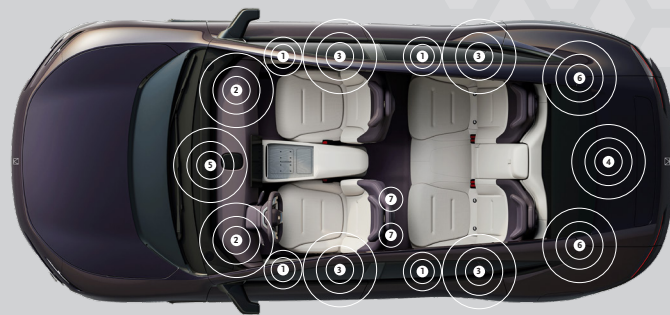

UNIQUE MERIDIAN TECHNOLOGIES

INTELLI-Q
Optimised audio playback within the cabin using vehicle data

HORIZON
Immersive multichannel audio from two channel stereo content

PERFECT BALANCE
Tonally balanced audio at all volume levels

RE-Q
Clear and precise playback tailored to the interior of the cabin

DIGITAL PRECISION
Retains the finest details of every song and reduces distortion

TRUE TIME
DSP filter removes unwanted pre-echo created in the recording process

SYSTEM FEATURES AT A GLANCE

AVATR 12 PREMIUM SOUND SYSTEM, 16 SPEAKERS POWERED BY A 1408 WATT AMPLIFIER

- 1** TWEETER
High audible frequencies, covering the upper limit of human hearing.
- 2** MIDRANGE
Middle audio frequencies, covering human speech and most musical instruments.
- 3** WOOFER
Low frequencies for punchy, tight bass and drums.
- 4** SUBWOOFER
Optimal bass response in all listening locations.
- 5** CENTRE CHANNEL (Tweeter and midrange combination)
Large and stable soundstage in all locations.
- 6** SURROUNDS
Life-like sense of immersion.
- 7** HEADREST
Two speakers create localised surround content and provides even greater levels of immersion.